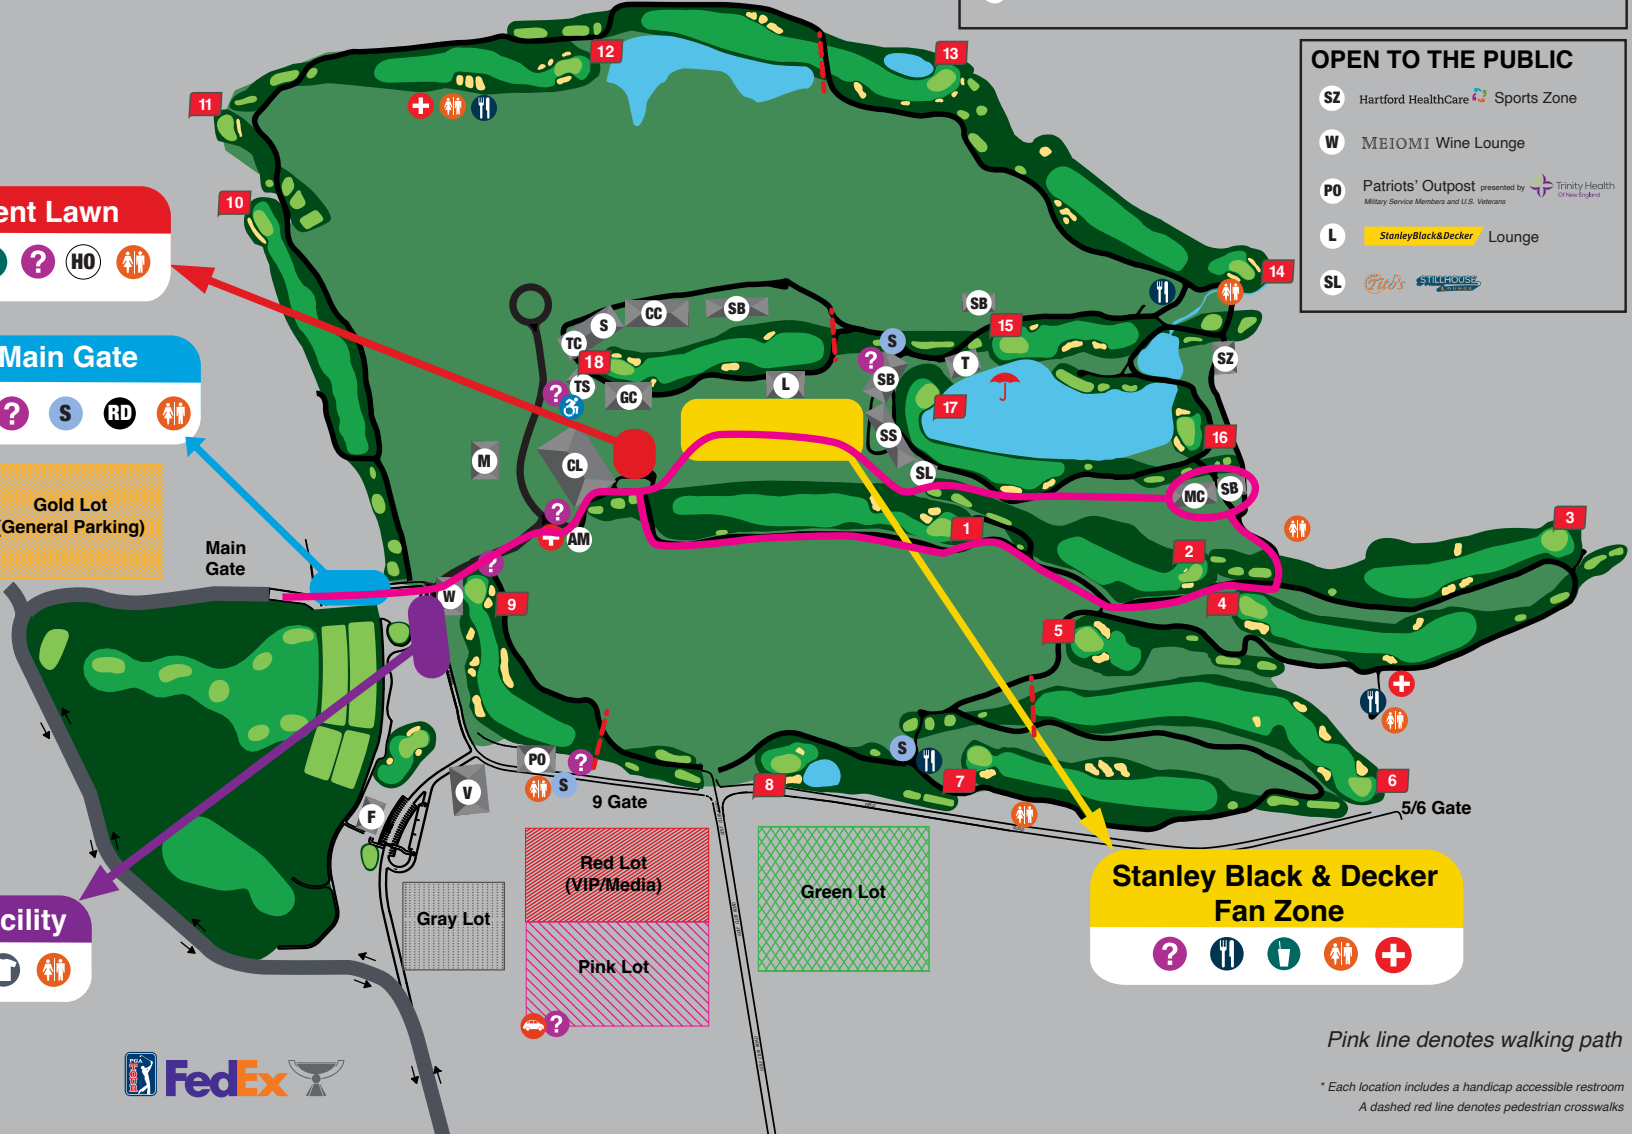

TRAVELERS CHAMPIONSHIP

June 20-26, 2022
TPC River Highlands
Cromwell, CT

AMENITIES & EXPERIENCES

- Breeze Flight Deck
- Rideshare Drop-Off/Pick-Up
- Concessions
- Drink Stand
- Fan Shop
- Fan Services
- Medical provided by Saint Francis Hospital
- Off-Site ADA Shuttle Drop-Off/Pick-Up
- Radio Deck
- Restrooms*
- Special Assistance Shuttle
- StanleyBlack&Decker Fan Zone

OPEN TO THE PUBLIC

- Hartford HealthCare Sports Zone
- MEIOMI Wine Lounge
- Patriots' Outpost presented by Trinity Health
Military Service Members and U.S. Veterans
- StanleyBlack&Decker Lounge
- Crab's SILVERCOAST

Event Lawn

Main Gate

Gold Lot
(General Parking)

Main Gate

Practice Facility

Gray Lot

Red Lot
(VIP/Media)

Pink Lot

Green Lot

Stanley Black & Decker Fan Zone

Pink line denotes walking path

* Each location includes a handicap accessible restroom
A dashed red line denotes pedestrian crosswalks