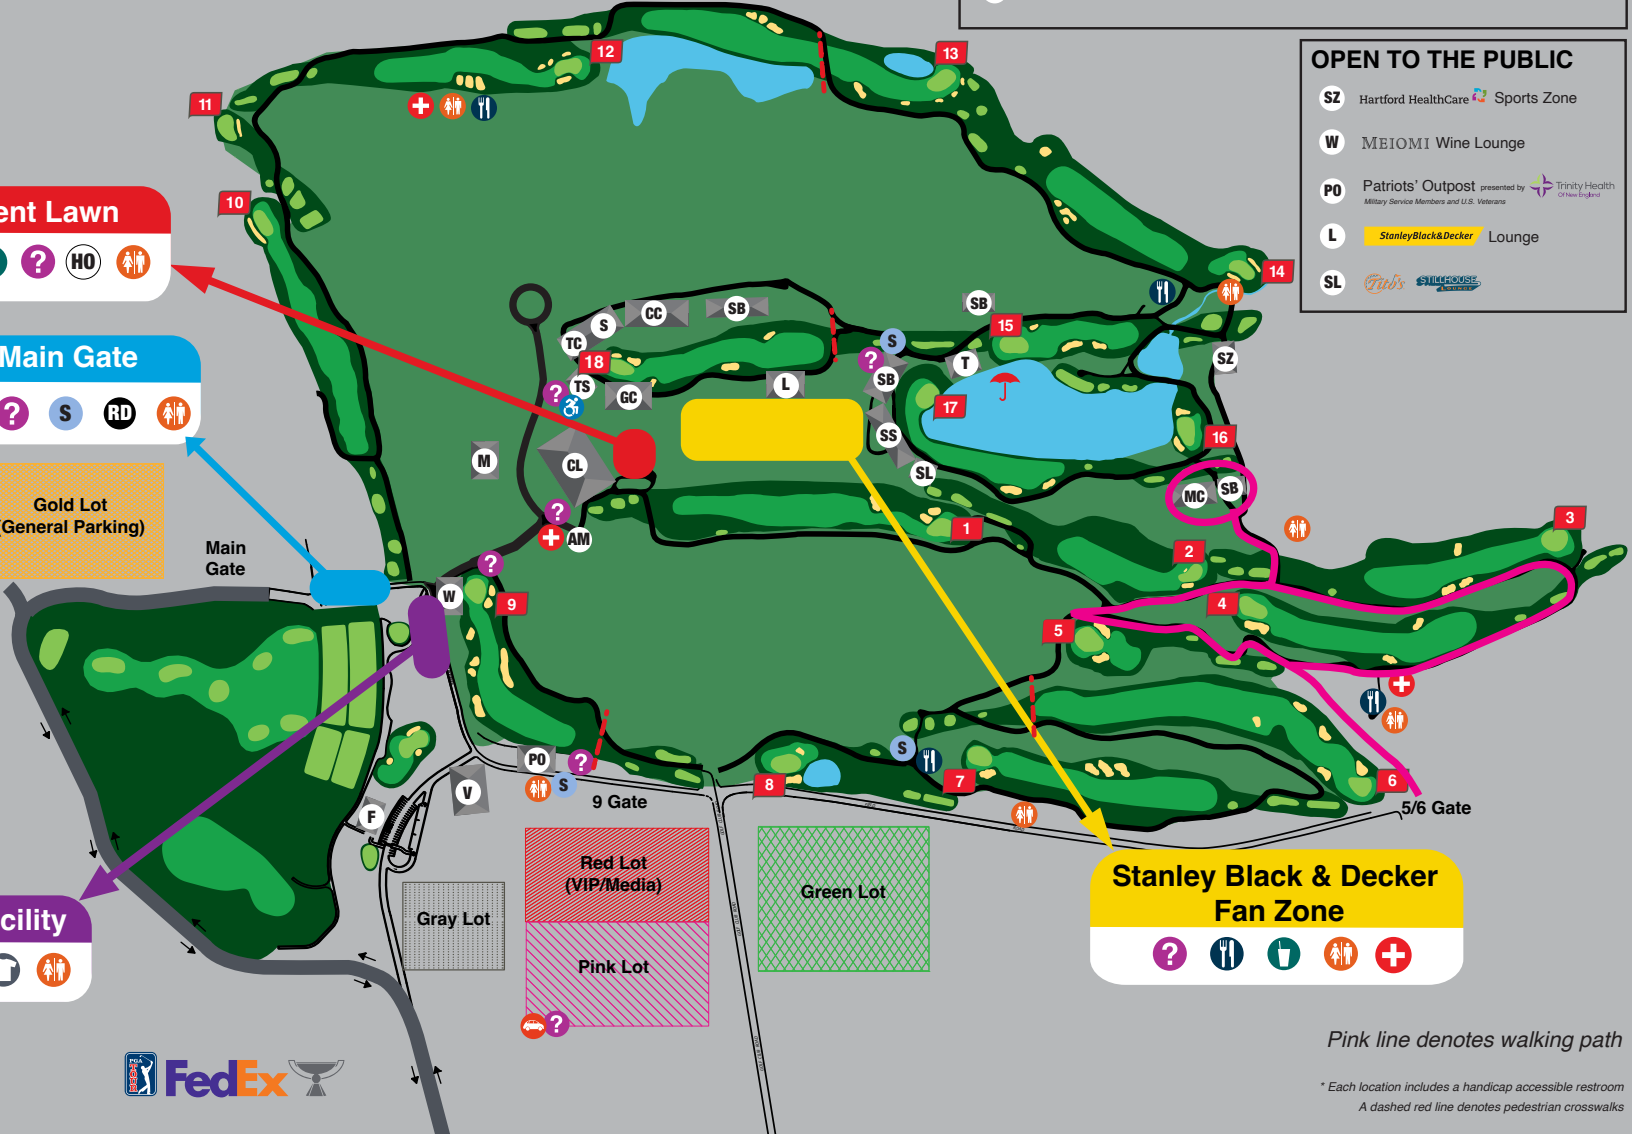

OPEN TO THE PUBLIC

- Hartford HealthCare Sports Zone
- MEIOMI Wine Lounge
- Patriots' Outpost presented by Trinity Health
Military Service Members and U.S. Veterans
- StanleyBlack&Decker Lounge
- Crab's SILVERCOAST

Event Lawn

Main Gate

Gold Lot
 (General Parking)

Main Gate

Practice Facility

Red Lot
 (VIP/Media)

Pink Lot

Green Lot

Stanley Black & Decker Fan Zone

Pink line denotes walking path

* Each location includes a handicap accessible restroom
 A dashed red line denotes pedestrian crosswalks