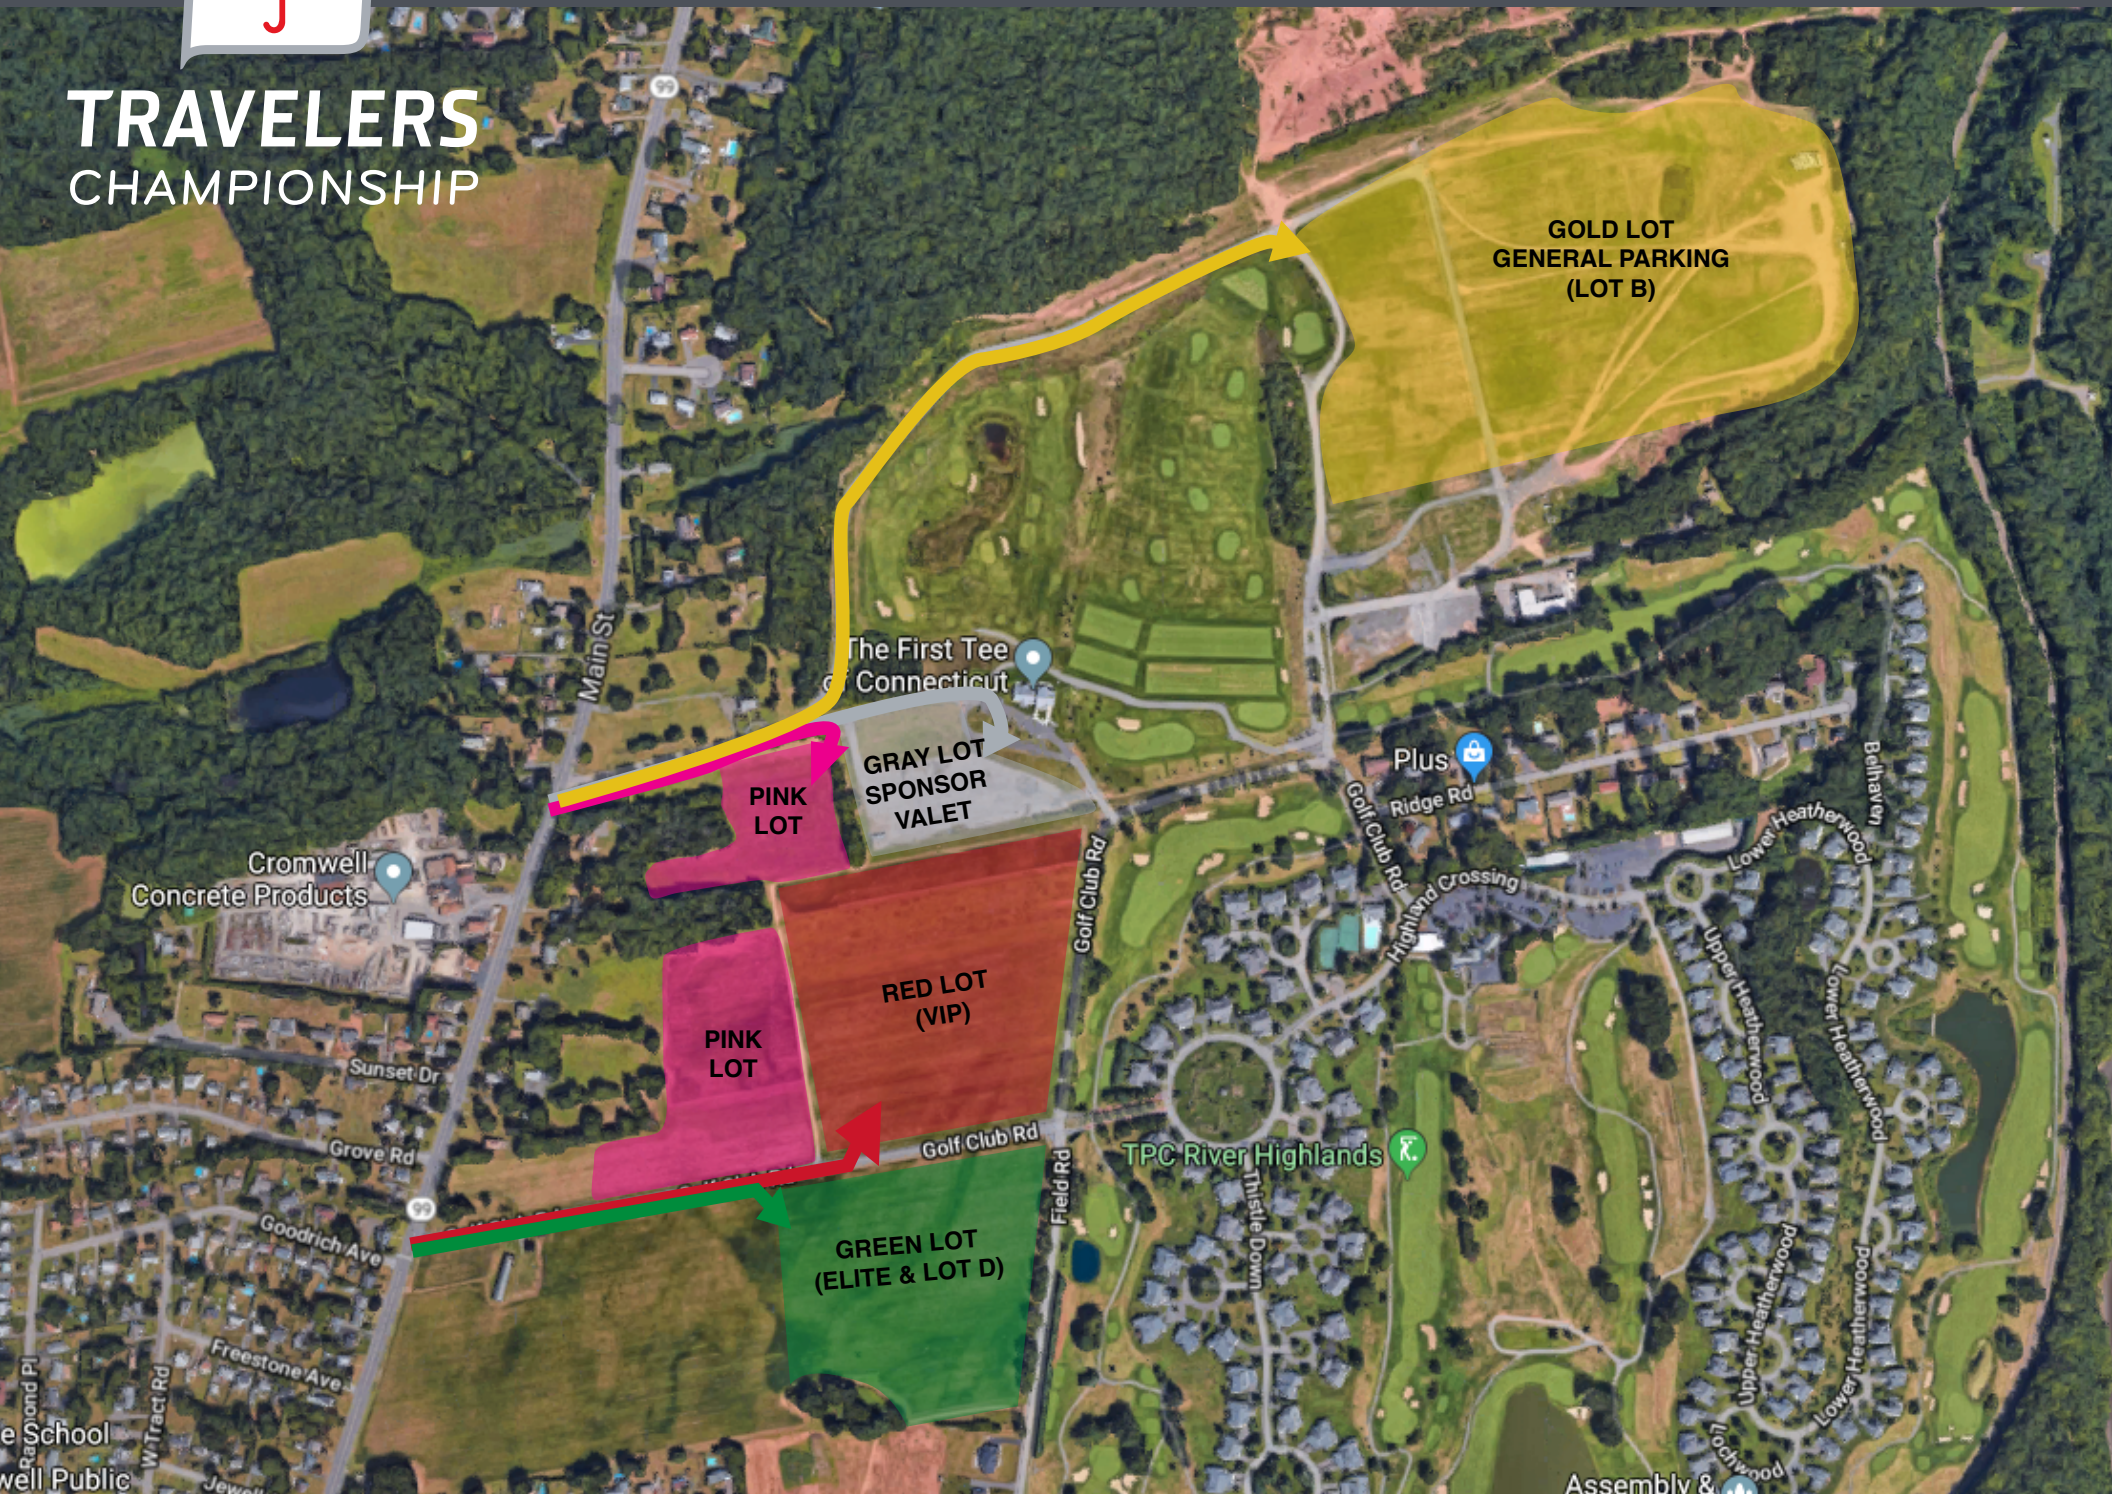

PARKING PLAN

TRAVELERS CHAMPIONSHIP

GOLD LOT
GENERAL PARKING
(LOT B)

The First Tee
of Connecticut

PINK
LOT

GRAY LOT
SPONSOR
VALET

Plus
Ridge Rd

Cromwell
Concrete Products

PINK
LOT

RED LOT
(VIP)

TPC River Highlands

Sunset Dr

Grove Rd

Golf Club Rd

GREEN LOT
(ELITE & LOT D)

Goodrich Ave

Freestone Ave

Field Rd

Assembly &